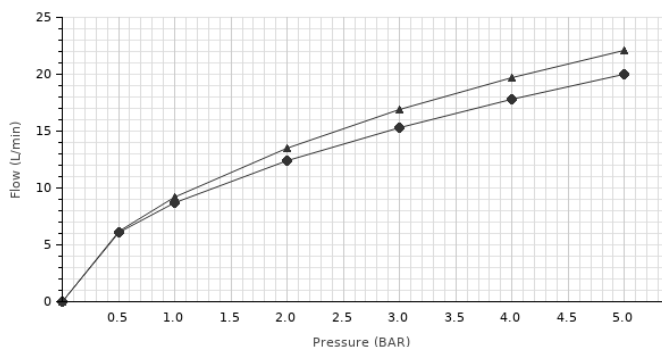

Designed by
RAMON ESTEVE

Description

Floor mounted bath shower mixer 3/8" with 150cm shower hose and hand shower. Ceramic disc valves. Automatic diverter. "Plus" aerator. Flow rate for shower: 15,3 l/min. at 3 bar and flow rate bath: 22,1 l/min. at 3 bar. Diameter 110 mm. at base.

Finish

Gold
100238535

Other Finishes

chrome
100238543

brushed copper
100289239

brushed gold
100299404

Flow rate diagramme

Pressure (bar)	0	0.5	1	2	3	4	5
Flow - Handshower (l/min) (±15%)	0	6.14	8.69	12.39	15.31	17.80	20.03
Flow - Spout (l/min) (±15%)	0	6.17	9.24	13.50	16.87	19.66	22.13

◆ Handshower (l/min) ▲ Spout (l/min)

Technical drawing

Dimensions in mm